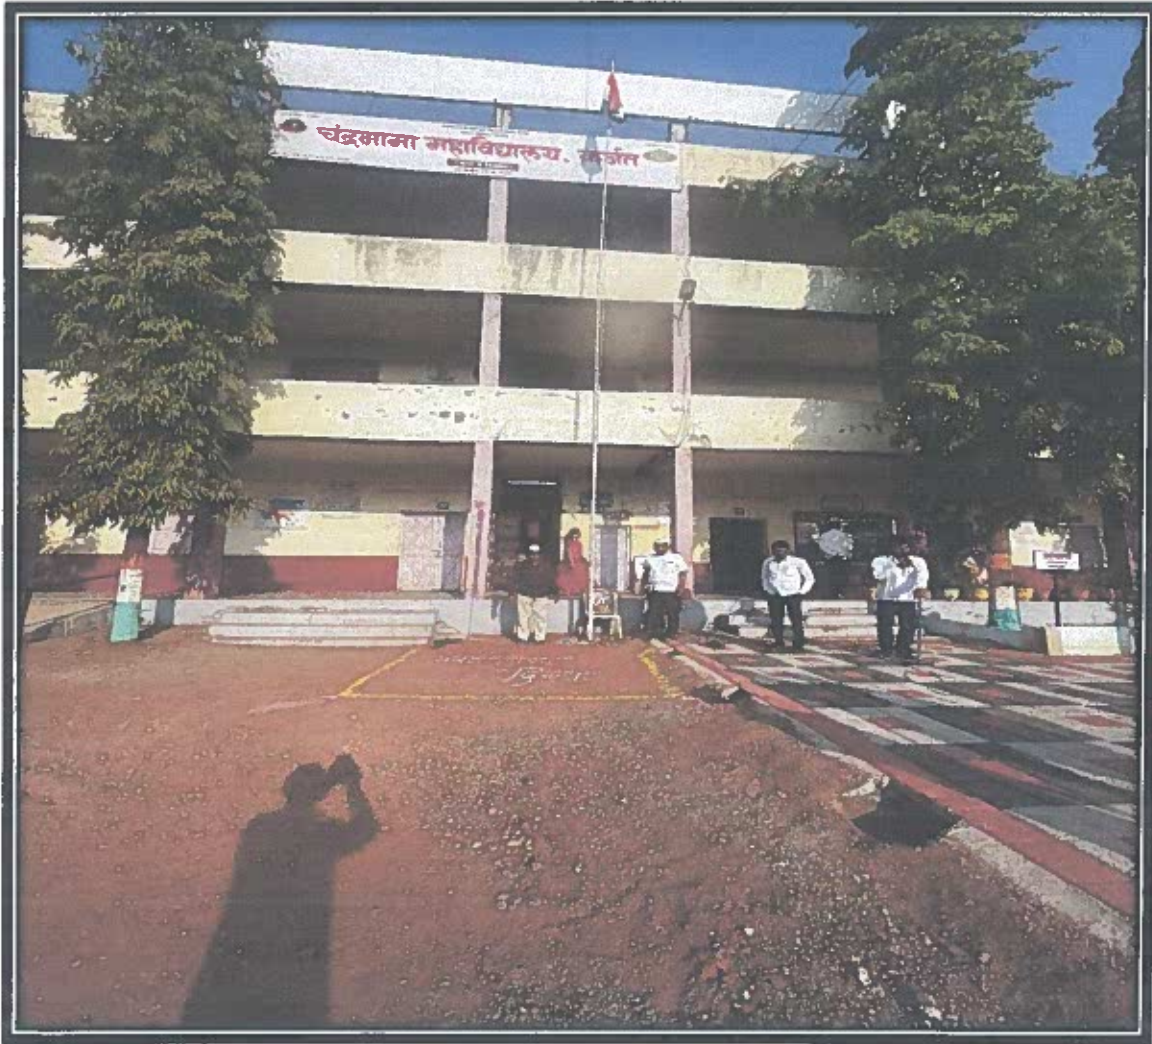

Samaj Prabodhan Sanstha's

CHANDRABHAMA MAHAVIDYALAYA, KARJAT

(Affiliated to Savitribai Phule Pune University, Pune ID: PU/AN/AS/150/2018)

At/Post. Karjat Tal. Karjat, Dist. Ahmednagar (MH) – 414402

<https://chandrabhamamahavidyalayakarjat.com/> Email – cmkarjat@gmail.com

Unipune ID: CAAA020760 AISHE CODE – C-59888

☐ INDEPENDENCE DAY

Chorade

Cordinator

Internal Quality Assurance Cell
Chandrabhama Mahavidyalaya, Karjat
Tal. Karjat, Dist. A' Nagar (MH)

Principal
PRINCIPAL

CHANDRABHAMA MAHAVIDYALAYA
Karjat, Tal. Karjat, Dist. A' Nagar (M.H.)