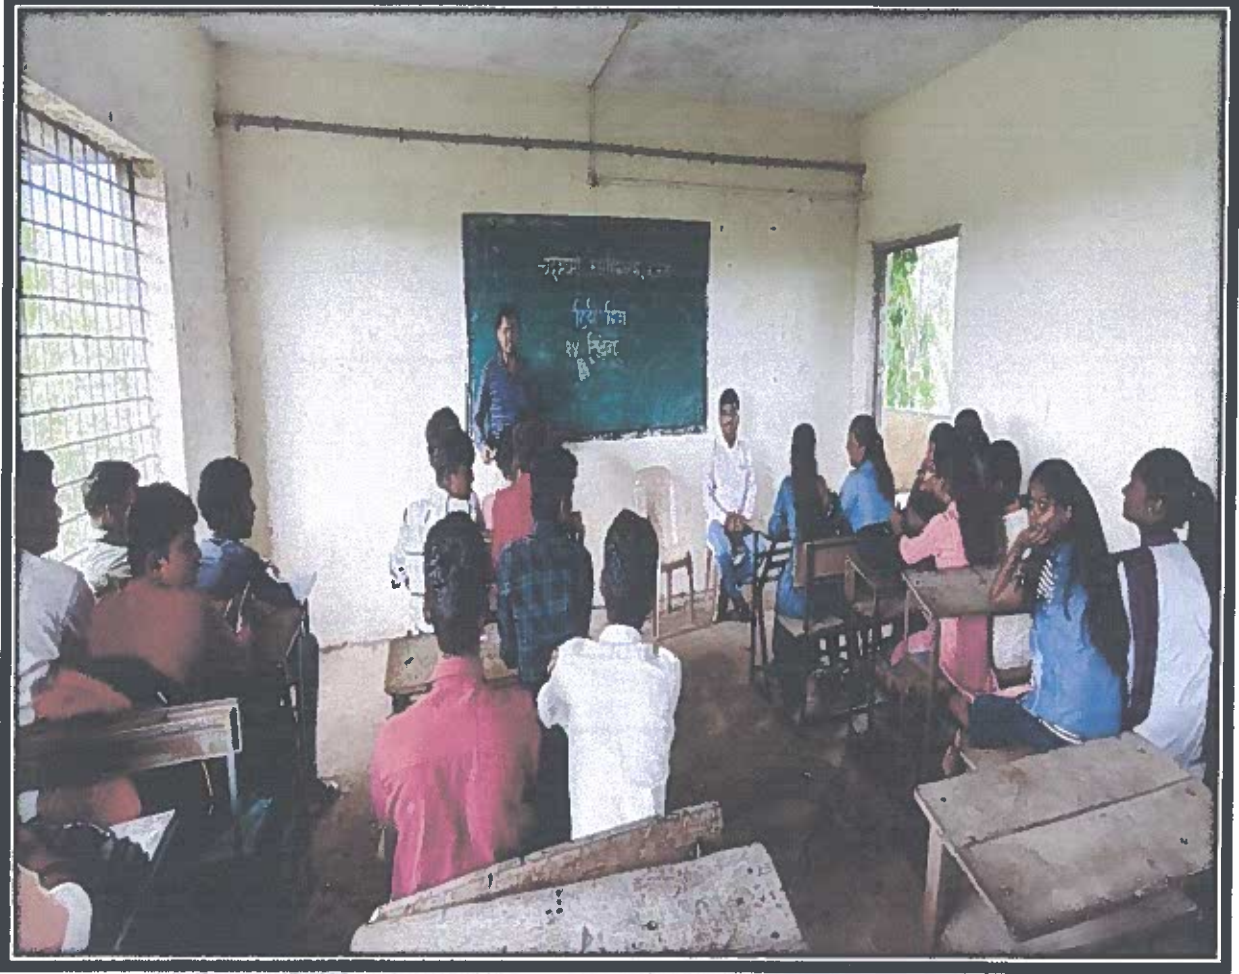

Samaj Prabodhan Sanstha's

CHANDRABHAMA MAHAVIDYALAYA, KARJAT

(Affiliated to Savitribai Phule Pune University, Pune ID: PU/AN/AS/150/2018)

At/Post. Karjat Tal. Karjat, Dist. Ahmednagar (MH) – 414402

<https://chandrabhamamahavidyalayakarjat.com/> Email – cmkarjat@gmail.com

Unipune ID: CAAA020760 AISHE CODE – C-59888

□ HINDI DIN CELEBRATION

@harade

Cordinator

Internal Quality Assurance Cell
Chandrabhama Mahavidyalaya, Karjat.
Tal.Karjat, Dist.A'Nagar (MH)

[Signature]
PRINCIPAL

CHANDRABHAMA MAHAVIDYALAYA
Karjat, Tal.Karjat, Dist.A'Nagar(M.H.)