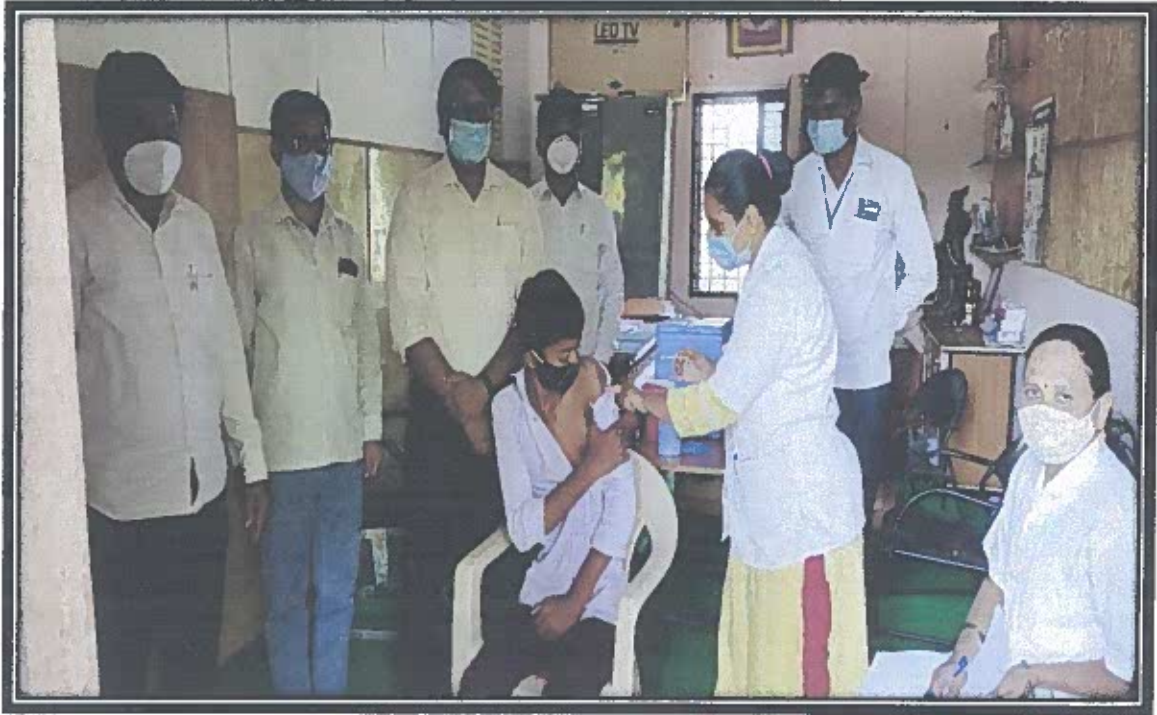

Samaj Prabodhan Sanstha's

CHANDRABHAMA MAHAVIDYALAYA, KARJAT

(Affiliated to Savitribai Phule Pune University, Pune ID: PU/AN/AS/150/2018)

At/Post. Karjat Tal. Karjat, Dist. Ahmednagar (MH) – 414402

<https://chandrabhamamahavidyalayakarjat.com/> Email – cmkarjat@gmail.com

Unipune ID: CAAA020760 AISHE CODE – C-59888

☐ CORONA VACINATION DRIVE

Chazade

Cordinator

Internal Quality Assurance Cell,
Chandrabhama Mahavidyalaya, Karjat,
Tal.Karjat, Dist.A'Nagar (MH)

[Signature]

PRINCIPAL

CHANDRABHAMA MAHAVIDYALAYA
Karjat, Tal.Karjat, Dist.A'Nagar(M.H.)