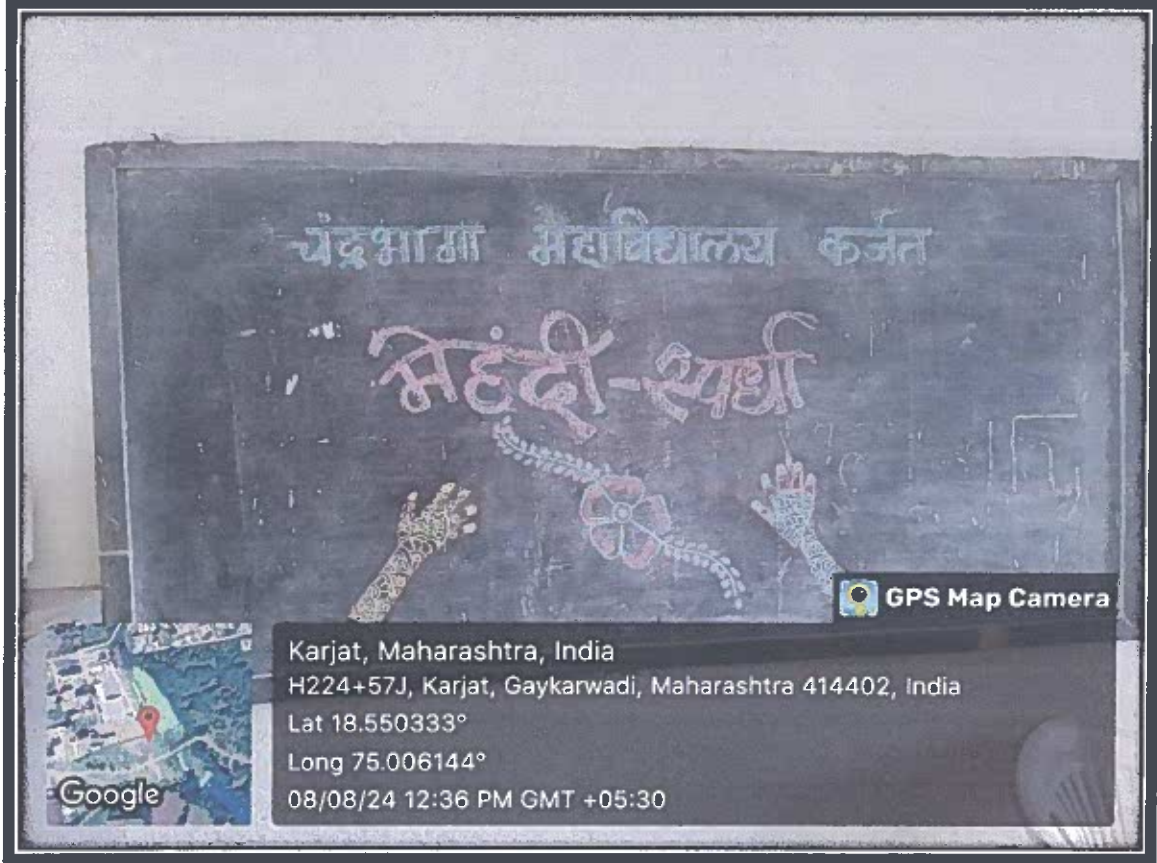

Samaj Prabodhan Sanstha's

CHANDRABHAMA MAHAVIDYALAYA, KARJAT

(Affiliated to Savitribai Phule Pune University, Pune ID: PU/AN/AS/150/2018)

At/Post. Karjat Tal. Karjat, Dist. Ahmednagar (MH) – 414402

<https://chandrabhamamahavidyalayakarjat.com/> Email – cmkarjat@gmail.com

Unipune ID: CAAA020760 AISHE CODE – C-59888

□ **MEHENDI COMPETITION**

Chorode

Cordinator

Internal Quality Assurance Cell
Chandrabhama Mahavidyalaya, Karjat,
Tal. Karjat, Dist. A' Nagar (MH)

Princ

PRINCIPAL

CHANDRABHAMA MAHAVIDYALAYA
Karjat, Tal. Karjat, Dist. A' Nagar (M.H.)