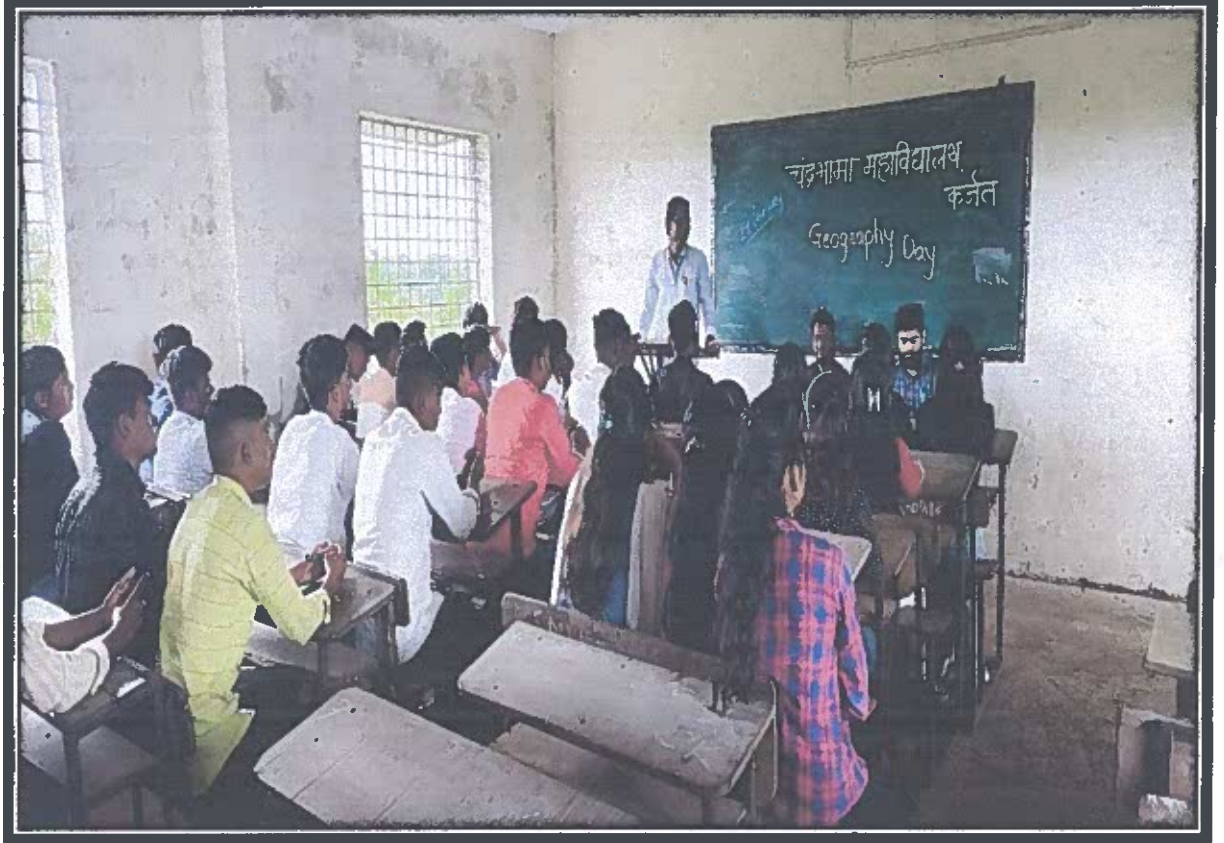

Samaj Prabodhan Sanstha's

CHANDRABHAMA MAHAVIDYALAYA, KARJAT

(Affiliated to Savitribai Phule Pune University, Pune ID: PU/AN/AS/150/2018)

At/Post. Karjat Tal. Karjat, Dist. Ahmednagar (MH) – 414402

<https://chandrabhamamahavidyalayakarjat.com/> Email – cmkarjat@gmail.com

Unipune ID: CAAA020760 AISHE CODE – C-59888

GEOGRAPHY DAY

Charade
Cordinator

Internal Quality Assurance Cell
Chandrabhama Mahavidyalaya, Karjat,
Tal. Karjat, Dist. A' Nagar (MH)

[Signature]
PRINCIPAL

CHANDRABHAMA MAHAVIDYALAYA
Karjat, Tal. Karjat, Dist. A' Nagar (M.H.)