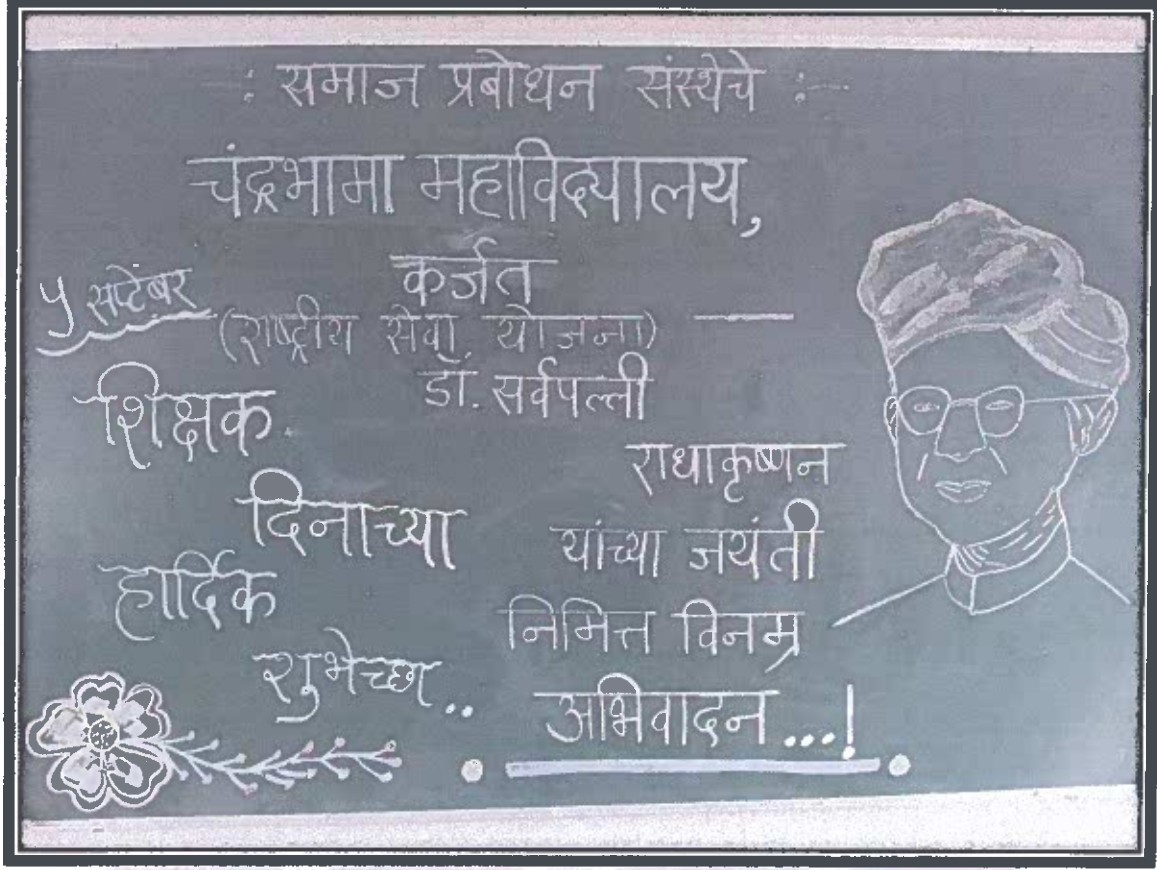

Samaj Prabodhan Sanstha's

CHANDRABHAMA MAHAVIDYALAYA, KARJAT

(Affiliated to Savitribai Phule Pune University, Pune ID: PU/AN/AS/150/2018)

At/Post. Karjat Tal. Karjat, Dist. Ahmednagar (MH) – 414402

<https://chandrabhamamahavidyalayakarjat.com/> Email – cmkarjat@gmail.com

Unipune ID: CAAA020760 AISHE CODE – C-59888

❑ **TEACHER'S DAY CELEBRATION**

Chazade

Cordinator

Internal Quality Assurance Cell
Chandrabhama Mahavidyalaya, Karjat.
Tal.Karjat, Dist.A'Nagar (MH)

Princip

PRINCIPAL

CHANDRABHAMA MAHAVIDYALAYA
Karjat. Tal.Karjat, Dist.A'Nagar(M.H.)